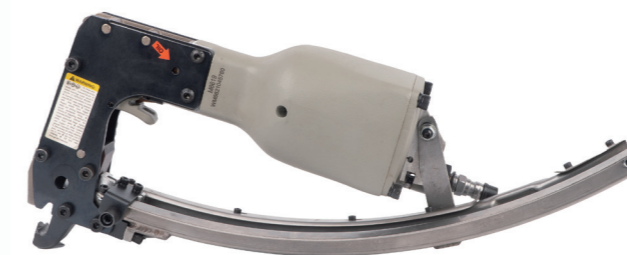

Clips Pneumatic Tool

夹码枪

Strip Clips Tool
条式夹码钉枪