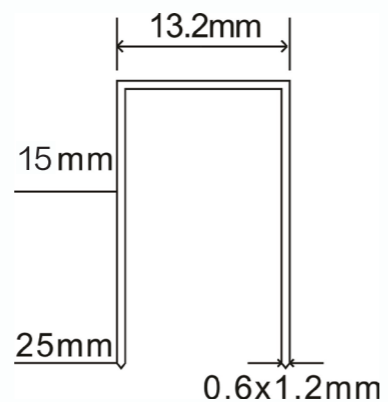

P88 Staple

毛毡钉

Materials: Galvanized wire

材质：镀锌线

Applications: Buckling felt pad to the coir mat in bedding production

应用：弹簧床垫之棕垫与棉毡的连接固定