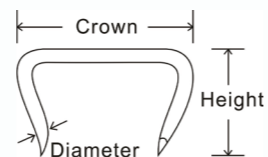

C1 C2 C3 C7

Measurement			Closure Size (Min-Max)	Tools Item No.
Crown	Height	Diameter		
63.0mm	27.5mm	2.0mm	20.0mm-30.0mm	C2
43.0mm	20.0mm	2.0mm	15.0mm-20.0mm	C1
32.0mm	15.9mm	1.8mm	10.0mm-11.0mm	C3
27.0mm	14.5mm	1.8mm	9.0mm-10.0mm	C7

C1 Tool

Hog Ring

扣布钉

Materials: Galvanized wire, Bright wire
材质: 镀锌线、改拔丝

Applications: Mattress ticking to innerspring, Bag Closure
Fence fixing, Component assembly etc.

应用: 弹簧床垫生产、袋口密封、栅栏安装、零件组装等

Item No.	Diameter	Crown	Height
HR-22A	1.8mm	22.0mm	11.0mm
	1.8mm	22.0mm	12.0mm
HR-22B	1.6mm	21.7mm	9.5mm
HR-22C	1.6mm	21.7mm	11.5mm
HR-25	2.0mm	25.0mm	13.0mm

HR-22 Tool

U Crown Staple

U型钉

Materials: Galvanized wire
材质: 镀锌线

Applications: Bedding production
sofa production

应用: 床具生产、沙发生产

TRD-619

Crown	Width	Thickness	Height
9.0mm	1.6mm	1.4mm	19-25mm