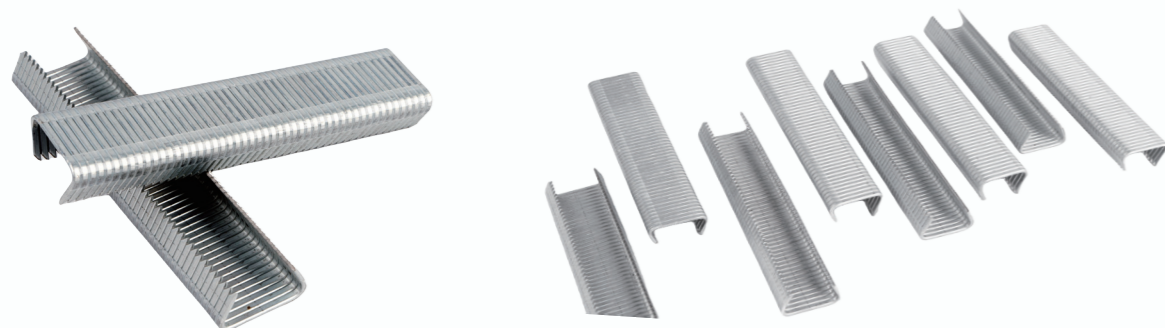

C1 Tool

Hog Ring

扣布钉

Materials: Galvanized wire, Bright wire
材质: 镀锌线、改拔丝

Applications: Mattress ticking to innerspring, Bag Closure
Fence fixing, Component assembly etc.

应用: 弹簧床垫生产、袋口密封、栅栏安装、零件组装等

Item No.	Diameter	Crown	Height
HR-22A	1.8mm	22.0mm	11.0mm
	1.8mm	22.0mm	12.0mm
HR-22B	1.6mm	21.7mm	9.5mm
HR-22C	1.6mm	21.7mm	11.5mm
HR-25	2.0mm	25.0mm	13.0mm