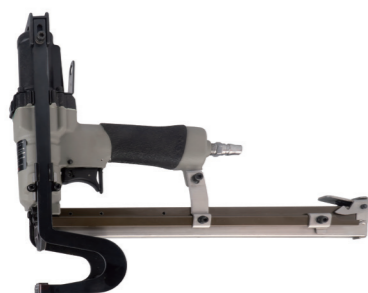

P88

Crown	Width	Thickness	Height
13.2mm	1.2mm	0.6mm	15-25mm

P88 Tool