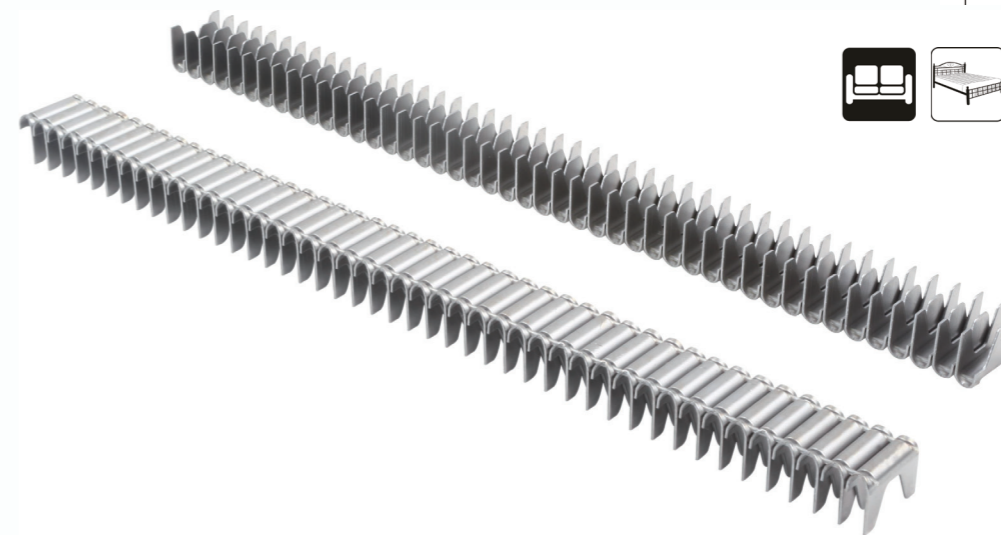

M46

M46 Series

Item No.	Crown	Inside Width	Height
CL-14	11mm	6.0mm	12.7mm
CL-14B	11mm	6.2mm	12.0mm
CL-16	11mm	6.2mm	14.5mm
CL-18	11mm	6.2mm	13.3mm
CL-20	11mm	6.2mm	14.0mm

M47 Series

Item No.	Crown	Inside Width	Height
CCP-32	11mm	5.7mm	13.8mm
CCP-33	11mm	5.6mm	13.5mm

M48 Series

Item No.	Crown	Inside Width	Height
M48	11mm	4.8mm	16.5mm

M65

M65 Series

Item No.	Crown	Inside Width	Height
CL-23	22mm	4.8mm	12.7mm
CL-24	22mm	4.8mm	15.5mm
CL-73	19mm	4.8mm	12.7mm
CL-74	19mm	4.8mm	15.5mm