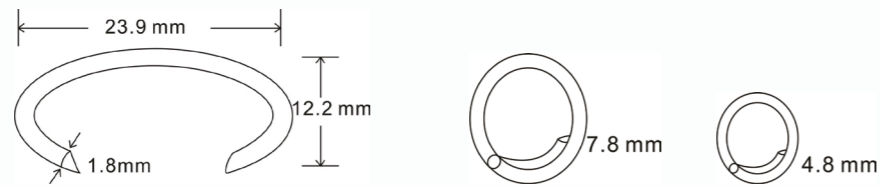

Clinch Clip

网扣夹

M85

M85 Series

Item No.	Crown	Inside Width	Height
CL-34	22mm	6.0mm	17.2mm
CL-34B	18mm	6.0mm	17.2mm
CL-36	22mm	6.5mm	18.2mm
CL-75	19mm	6.2mm	16.5mm
CL-75C	17mm	6.1mm	16.7mm
CL-76	19mm	6.6mm	18.5mm

M87

M87 Series

Item No.	Crown	Inside Width	Height
CL-33	11mm	10.0mm	13.0mm
CL-35	11mm	10.0mm	15.0mm
CL-37	11mm	10.0mm	17.0mm
CL-39	11mm	10.0mm	19.0mm
CL-39A	11mm	10.0mm	20.5mm

M88

M88 Series

Item No.	Crown	Inside Width	Height
CL-38	22mm	8.8mm	21.5mm
M88	22mm	8.2mm	19.0mm
M88 in bulk	22mm	6.8mm	19.3mm

Clips Pneumatic Tool

夹码枪

Strip Clips Tool
条式夹码钉枪

Roll Clips Tool
卷式夹码钉枪

Loading Clips

C Ring

C 型钉

Materials: Galvanized wire, Bright wire, Zinc-Aluminum, Stainless steel, Aluminum
 材质: 镀锌线、改拔丝、锌铝合金、不锈钢、铝

SC-6

SC-6

Measurement			Closure Size	Tools Item No.
Crown	Height	Diameter	4.8mm	C-7C
23.9mm	12.2mm	1.8mm	7.8mm	C-7E
23.7mm	12.0mm	1.73mm		
23.7mm	11.9mm	1.6mm		

C-7E Tool

AC50

AC50

Measurement			Closure Size
Crown	Height	Diameter	14.0-15.0mm
45.0mm	23.0mm	3.0mm	