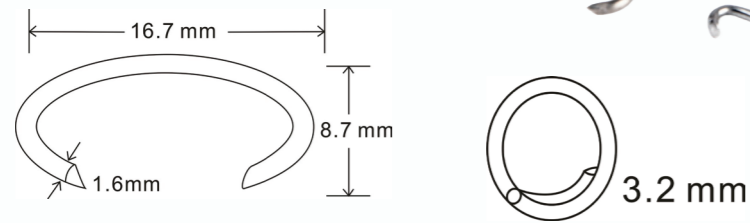

M87

M87 Series

Item No.	Crown	Inside Width	Height
CL-33	11mm	10.0mm	13.0mm
CL-35	11mm	10.0mm	15.0mm
CL-37	11mm	10.0mm	17.0mm
CL-39	11mm	10.0mm	19.0mm
CL-39A	11mm	10.0mm	20.5mm

M88

M88 Series

Item No.	Crown	Inside Width	Height
CL-38	22mm	8.8mm	21.5mm
M88	22mm	8.2mm	19.0mm
M88 in bulk	22mm	6.8mm	19.3mm

SC-6

SC-6

Measurement			Closure Size	Tools Item No.
Crown	Height	Diameter	4.8mm	C-7C
23.9mm	12.2mm	1.8mm	7.8mm	C-7E
23.7mm	12.0mm	1.73mm		
23.7mm	11.9mm	1.6mm		

C-7E Tool

AC50

AC50

Measurement			Closure Size
Crown	Height	Diameter	14.0-15.0mm
45.0mm	23.0mm	3.0mm	

PFC50 Tool

C-50 Tool

SC-660

SC-660 SR-8

Measurement			Closure Size	Tools Item No.
Crown	Height	Diameter		
16.7mm	8.7mm	1.6mm	3.2mm	C-760
20.0mm	9.5mm	1.5mm		P7

SC-760 Tool

C-760 Tool

C1 C2 C3 C7

C1 C2 C3 C7

Measurement			Closure Size (Min-Max)	Tools Item No.
Crown	Height	Diameter		
63.0mm	27.5mm	2.0mm	20.0mm-30.0mm	C2
43.0mm	20.0mm	2.0mm	15.0mm-20.0mm	C1
32.0mm	15.9mm	1.8mm	10.0mm-11.0mm	C3
27.0mm	14.5mm	1.8mm	9.0mm-10.0mm	C7