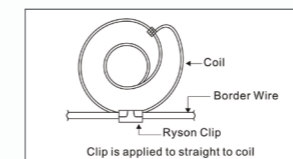

Mattress Clip

夹码钉/床网夹

Materials: Cold rolled sheet, Galvanized sheet
Stainless steel, Aluminum

材质：冷轧板、镀锌板、不锈钢、铝...

Types: Strip, Roll
类型：打条、打卷

Applications: Spring mattress manufacture, Car seat manufacture, Pet cage manufacture, Spring sofa manufacture, Razor wire fastening etc.

应用：弹簧床垫生产、汽车座椅生产、宠物笼生产和弹簧沙发生产、铁刺网固定等

M45

M45 Series

Item No.	Crown	Inside Width	Height
CL-13	11mm	4.8mm	10.7mm
CL-17	11mm	4.8mm	13.2mm
CL-19	11mm	4.8mm	14.0mm
CCP-26	11mm	4.8mm	12.5mm
CCP-26	11mm	5.1mm	12.5mm

M46

M46 Series

Item No.	Crown	Inside Width	Height
CL-14	11mm	6.0mm	12.7mm
CL-14B	11mm	6.2mm	12.0mm
CL-16	11mm	6.2mm	14.5mm
CL-18	11mm	6.2mm	13.3mm
CL-20	11mm	6.2mm	14.0mm

M47 Series

Item No.	Crown	Inside Width	Height
CCP-32	11mm	5.7mm	13.8mm
CCP-33	11mm	5.6mm	13.5mm

M48 Series

Item No.	Crown	Inside Width	Height
M48	11mm	4.8mm	16.5mm

M65

M65 Series

Item No.	Crown	Inside Width	Height
CL-23	22mm	4.8mm	12.7mm
CL-24	22mm	4.8mm	15.5mm
CL-73	19mm	4.8mm	12.7mm
CL-74	19mm	4.8mm	15.5mm