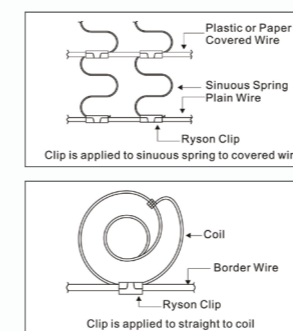

Mattress Clip

夹码钉/床网夹

Materials: Cold rolled sheet, Galvanized sheet
Stainless steel, Aluminum

材质：冷轧板、镀锌板、不锈钢、铝...

Types: Strip, Roll
类型：打条、打卷

Applications: Spring mattress manufacture, Car seat manufacture, Pet cage manufacture, Spring sofa manufacture, Razor wire fastening etc.

应用：弹簧床垫生产、汽车座椅生产、宠物笼生产和弹簧沙发生产、铁刺网固定等

M45

M45 Series

Item No.	Crown	Inside Width	Height
CL-13	11mm	4.8mm	10.7mm
CL-17	11mm	4.8mm	13.2mm
CL-19	11mm	4.8mm	14.0mm
CCP-26	11mm	4.8mm	12.5mm
CCP-26	11mm	5.1mm	12.5mm