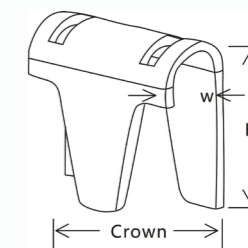

应用：弹簧床垫生产、汽车座椅生产、宠物笼生产和弹簧沙发生产、铁刺网固定等

M45

M45 Series

Item No.	Crown	Inside Width	Height
CL-13	11mm	4.8mm	10.7mm
CL-17	11mm	4.8mm	13.2mm
CL-19	11mm	4.8mm	14.0mm
CCP-26	11mm	4.8mm	12.5mm
CCP-26	11mm	5.1mm	12.5mm

M46

M46 Series

Item No.	Crown	Inside Width	Height
CL-14	11mm	6.0mm	12.7mm
CL-14B	11mm	6.2mm	12.0mm
CL-16	11mm	6.2mm	14.5mm
CL-18	11mm	6.2mm	13.3mm
CL-20	11mm	6.2mm	14.0mm

M47 Series

Item No.	Crown	Inside Width	Height
CCP-32	11mm	5.7mm	13.8mm
CCP-33	11mm	5.6mm	13.5mm

M48 Series

Item No.	Crown	Inside Width	Height
M48	11mm	4.8mm	16.5mm

M65

M65 Series

Item No.	Crown	Inside Width	Height
CL-23	22mm	4.8mm	12.7mm
CL-24	22mm	4.8mm	15.5mm
CL-73	19mm	4.8mm	12.7mm
CL-74	19mm	4.8mm	15.5mm

Clinch Clip

网扣夹

M85

M85 Series

Item No.	Crown	Inside Width	Height
CL-34	22mm	6.0mm	17.2mm
CL-34B	18mm	6.0mm	17.2mm
CL-36	22mm	6.5mm	18.2mm
CL-75	19mm	6.2mm	16.5mm
CL-75C	17mm	6.1mm	16.7mm
CL-76	19mm	6.6mm	18.5mm