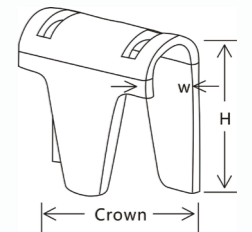

Mattress Clip

夹码钉/床网夹

Materials: Cold rolled sheet, Galvanized sheet
Stainless steel, Aluminum

材质：冷轧板、镀锌板、不锈钢、铝...

Types: Strip, Roll
类型：打条、打卷

Applications: Spring mattress manufacture, Car seat manufacture, Pet cage manufacture, Spring sofa manufacture, Razor wire fastening etc.

应用：弹簧床垫生产、汽车座椅生产、宠物笼生产和弹簧沙发生产、铁刺网固定等

M45

M45 Series

Item No.	Crown	Inside Width	Height
CL-13	11mm	4.8mm	10.7mm
CL-17	11mm	4.8mm	13.2mm
CL-19	11mm	4.8mm	14.0mm
CCP-26	11mm	4.8mm	12.5mm
CCP-26	11mm	5.1mm	12.5mm

M46

M46 Series

Item No.	Crown	Inside Width	Height
CL-14	11mm	6.0mm	12.7mm
CL-14B	11mm	6.2mm	12.0mm
CL-16	11mm	6.2mm	14.5mm
CL-18	11mm	6.2mm	13.3mm
CL-20	11mm	6.2mm	14.0mm

M47 Series

Item No.	Crown	Inside Width	Height
CCP-32	11mm	5.7mm	13.8mm
CCP-33	11mm	5.6mm	13.5mm

M48 Series

Item No.	Crown	Inside Width	Height
M48	11mm	4.8mm	16.5mm

M65

M65 Series

Item No.	Crown	Inside Width	Height
CL-23	22mm	4.8mm	12.7mm
CL-24	22mm	4.8mm	15.5mm
CL-73	19mm	4.8mm	12.7mm
CL-74	19mm	4.8mm	15.5mm