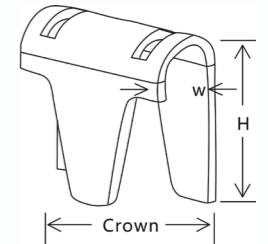

M48 Series

Item No.	Crown	Inside Width	Height
M48	11mm	4.8mm	16.5mm

M65

M65 Series

Item No.	Crown	Inside Width	Height
CL-23	22mm	4.8mm	12.7mm
CL-24	22mm	4.8mm	15.5mm
CL-73	19mm	4.8mm	12.7mm
CL-74	19mm	4.8mm	15.5mm

Sofa
沙发

Mattress
床网

M66

M66 Series

Item No.	Crown	Inside Width	Height
CL-3	22mm	6.2mm	12.3mm
CL-4	22mm	6.2mm	14.1mm
CL-05	19mm	6.2mm	15.5mm
CL-71	19mm	6.2mm	12.7mm
CL-72A	19mm	6.2mm	14.1mm
CL-72B	18mm	6.2mm	14.1mm
CL-72C	16.8mm	6.2mm	14.1mm
CL-75B	19mm	6.1mm	15.0mm

Clinch Clip

网扣夹

M85

M85 Series

Item No.	Crown	Inside Width	Height
CL-34	22mm	6.0mm	17.2mm
CL-34B	18mm	6.0mm	17.2mm
CL-36	22mm	6.5mm	18.2mm
CL-75	19mm	6.2mm	16.5mm
CL-75C	17mm	6.1mm	16.7mm
CL-76	19mm	6.6mm	18.5mm

M87

M87 Series

Item No.	Crown	Inside Width	Height
CL-33	11mm	10.0mm	13.0mm
CL-35	11mm	10.0mm	15.0mm
CL-37	11mm	10.0mm	17.0mm
CL-39	11mm	10.0mm	19.0mm
CL-39A	11mm	10.0mm	20.5mm

M88

M88 Series

Item No.	Crown	Inside Width	Height
CL-38	22mm	8.8mm	21.5mm
M88	22mm	8.2mm	19.0mm
M88 in bulk	22mm	6.8mm	19.3mm