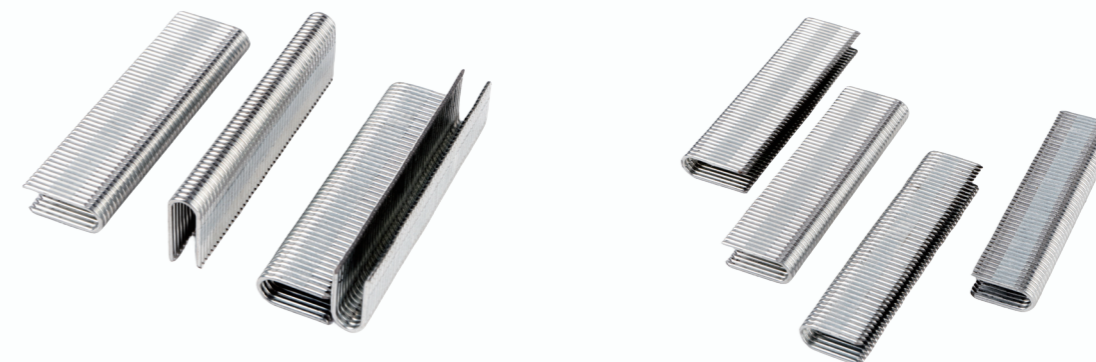

C1 Tool

Hog Ring

扣布钉

Materials: Galvanized wire, Bright wire
材质: 镀锌线、改拔丝

Applications: Mattress ticking to innerspring, Bag Closure
Fence fixing, Component assembly etc.

应用: 弹簧床垫生产、袋口密封、栅栏安装、零件组装等

Item No.	Diameter	Crown	Height
HR-22A	1.8mm	22.0mm	11.0mm
	1.8mm	22.0mm	12.0mm
HR-22B	1.6mm	21.7mm	9.5mm
HR-22C	1.6mm	21.7mm	11.5mm
HR-25	2.0mm	25.0mm	13.0mm

HR-22 Tool

U Crown Staple

U型钉

Materials: Galvanized wire
材质: 镀锌线

Applications: Bedding production
sofa production

应用: 床具生产、沙发生产

TRD-619

Crown	Width	Thickness	Height
9.0mm	1.6mm	1.4mm	19-25mm