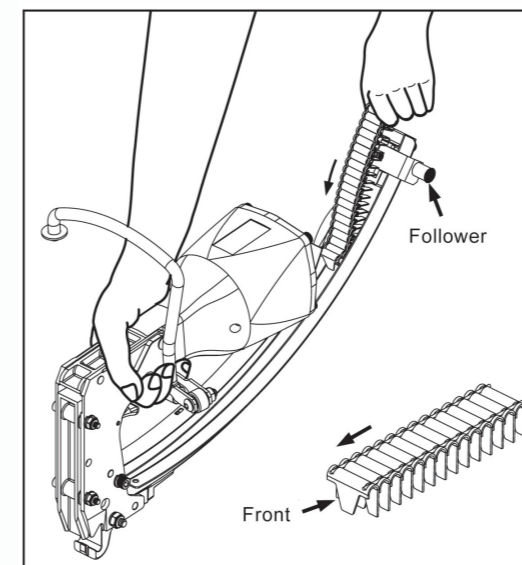

M87

M87 Series

Item No.	Crown	Inside Width	Height
CL-33	11mm	10.0mm	13.0mm
CL-35	11mm	10.0mm	15.0mm
CL-37	11mm	10.0mm	17.0mm
CL-39	11mm	10.0mm	19.0mm
CL-39A	11mm	10.0mm	20.5mm

M88

M88 Series

Item No.	Crown	Inside Width	Height
CL-38	22mm	8.8mm	21.5mm
M88	22mm	8.2mm	19.0mm
M88 in bulk	22mm	6.8mm	19.3mm

Clips Pneumatic Tool

夹码枪

Strip Clips Tool
条式夹码钉枪

Roll Clips Tool
卷式夹码钉枪

Loading Clips

C Ring

C 型钉

Materials: Galvanized wire, Bright wire, Zinc-Aluminum, Stainless steel, Aluminum
 材质: 镀锌线、改拔丝、锌铝合金、不锈钢、铝