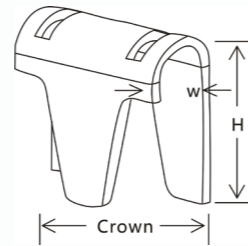

M46

M46 Series

Item No.	Crown	Inside Width	Height
CL-14	11mm	6.0mm	12.7mm
CL-14B	11mm	6.2mm	12.0mm
CL-16	11mm	6.2mm	14.5mm
CL-18	11mm	6.2mm	13.3mm
CL-20	11mm	6.2mm	14.0mm

M47 Series

Item No.	Crown	Inside Width	Height
CCP-32	11mm	5.7mm	13.8mm
CCP-33	11mm	5.6mm	13.5mm

M48 Series

Item No.	Crown	Inside Width	Height
M48	11mm	4.8mm	16.5mm

M65

M65 Series

Item No.	Crown	Inside Width	Height
CL-23	22mm	4.8mm	12.7mm
CL-24	22mm	4.8mm	15.5mm
CL-73	19mm	4.8mm	12.7mm
CL-74	19mm	4.8mm	15.5mm

Sofa
沙发

Mattress
床网

M66

M66 Series

Item No.	Crown	Inside Width	Height
CL-3	22mm	6.2mm	12.3mm
CL-4	22mm	6.2mm	14.1mm
CL-05	19mm	6.2mm	15.5mm
CL-71	19mm	6.2mm	12.7mm
CL-72A	19mm	6.2mm	14.1mm
CL-72B	18mm	6.2mm	14.1mm
CL-72C	16.8mm	6.2mm	14.1mm
CL-75B	19mm	6.1mm	15.0mm

Clinch Clip

网扣夹

M85

M85 Series

Item No.	Crown	Inside Width	Height
CL-34	22mm	6.0mm	17.2mm
CL-34B	18mm	6.0mm	17.2mm
CL-36	22mm	6.5mm	18.2mm
CL-75	19mm	6.2mm	16.5mm
CL-75C	17mm	6.1mm	16.7mm
CL-76	19mm	6.6mm	18.5mm