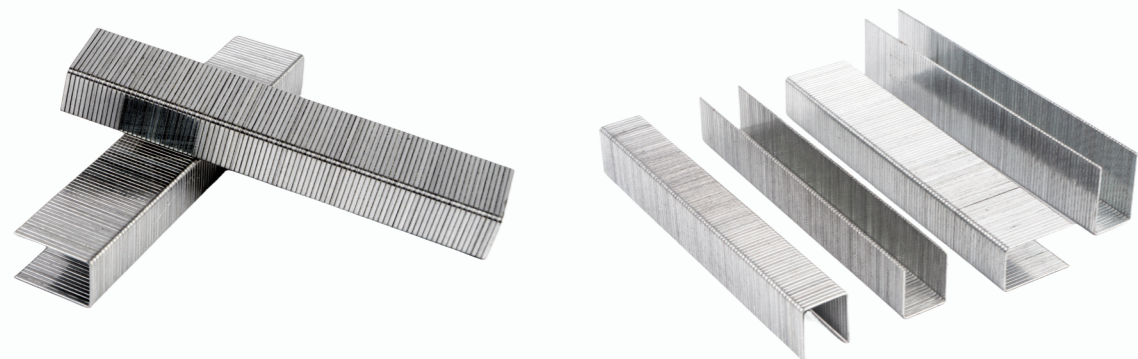

AU-19 Tool

P88 Staple

毛毡钉

Materials: Galvanized wire

材质：镀锌线

Applications: Buckling felt pad to the coir mat in bedding production

应用：弹簧床垫之棕垫与棉毡的连接固定

P88