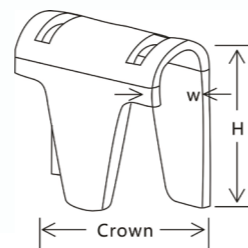

M48 Series

Item No.	Crown	Inside Width	Height
M48	11mm	4.8mm	16.5mm

M65

M65 Series

Item No.	Crown	Inside Width	Height
CL-23	22mm	4.8mm	12.7mm
CL-24	22mm	4.8mm	15.5mm
CL-73	19mm	4.8mm	12.7mm
CL-74	19mm	4.8mm	15.5mm

Sofa
沙发

Mattress
床网

M66

M66 Series

Item No.	Crown	Inside Width	Height
CL-3	22mm	6.2mm	12.3mm
CL-4	22mm	6.2mm	14.1mm
CL-05	19mm	6.2mm	15.5mm
CL-71	19mm	6.2mm	12.7mm
CL-72A	19mm	6.2mm	14.1mm
CL-72B	18mm	6.2mm	14.1mm
CL-72C	16.8mm	6.2mm	14.1mm
CL-75B	19mm	6.1mm	15.0mm

Clinch Clip

网扣夹

M85

M85 Series

Item No.	Crown	Inside Width	Height
CL-34	22mm	6.0mm	17.2mm
CL-34B	18mm	6.0mm	17.2mm
CL-36	22mm	6.5mm	18.2mm
CL-75	19mm	6.2mm	16.5mm
CL-75C	17mm	6.1mm	16.7mm
CL-76	19mm	6.6mm	18.5mm

M87

M87 Series

Item No.	Crown	Inside Width	Height
CL-33	11mm	10.0mm	13.0mm
CL-35	11mm	10.0mm	15.0mm
CL-37	11mm	10.0mm	17.0mm
CL-39	11mm	10.0mm	19.0mm
CL-39A	11mm	10.0mm	20.5mm

M88

M88 Series

Item No.	Crown	Inside Width	Height
CL-38	22mm	8.8mm	21.5mm
M88	22mm	8.2mm	19.0mm
M88 in bulk	22mm	6.8mm	19.3mm