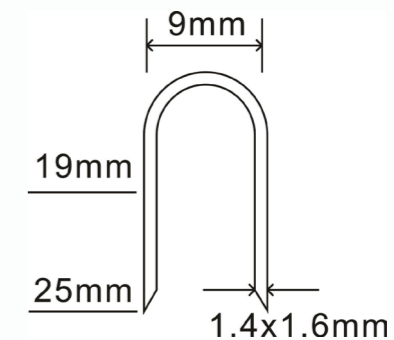

SC-6

SC-6

Measurement			Closure Size	Tools Item No.
Crown	Height	Diameter	4.8mm	C-7C
23.9mm	12.2mm	1.8mm	7.8mm	C-7E
23.7mm	12.0mm	1.73mm		
23.7mm	11.9mm	1.6mm		

C-7E Tool

AC50

AC50

Measurement			Closure Size
Crown	Height	Diameter	14.0-15.0mm
45.0mm	23.0mm	3.0mm	

C1 C2 C3 C7

Measurement			Closure Size (Min-Max)	Tools Item No.
Crown	Height	Diameter		
63.0mm	27.5mm	2.0mm	20.0mm-30.0mm	C2
43.0mm	20.0mm	2.0mm	15.0mm-20.0mm	C1
32.0mm	15.9mm	1.8mm	10.0mm-11.0mm	C3
27.0mm	14.5mm	1.8mm	9.0mm-10.0mm	C7

HR-22 Tool

U Crown Staple

U型钉

Materials: Galvanized wire
材质: 镀锌线

Applications: Bedding production
sofa production

应用: 床具生产、沙发生产

TRD-619

Crown	Width	Thickness	Height
9.0mm	1.6mm	1.4mm	19-25mm

Crown	Width	Thickness	Height
13.2mm	1.2mm	0.6mm	15-25mm

P88 Tool

GROUP PHOTO OF THE EXHIBITION

参展合影