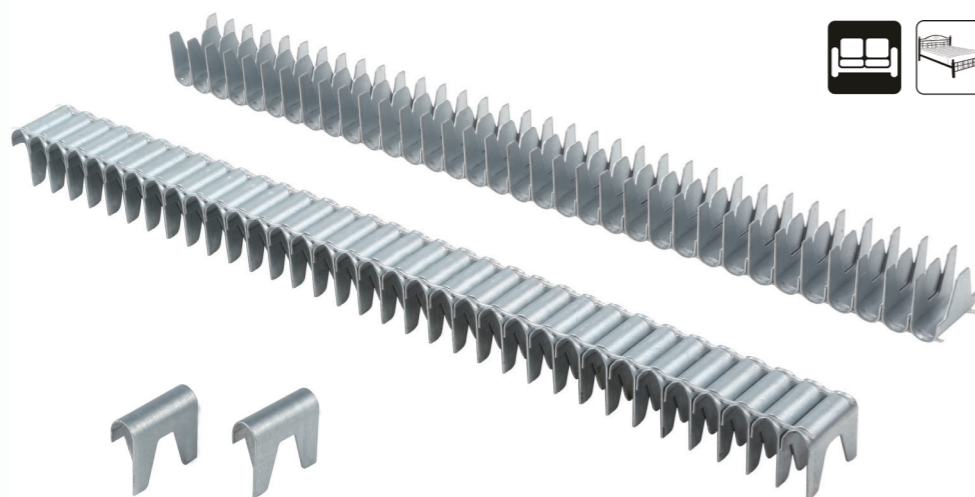

Clinch Clip

网扣夹

M85

M85 Series

Item No.	Crown	Inside Width	Height
CL-34	22mm	6.0mm	17.2mm
CL-34B	18mm	6.0mm	17.2mm
CL-36	22mm	6.5mm	18.2mm
CL-75	19mm	6.2mm	16.5mm
CL-75C	17mm	6.1mm	16.7mm
CL-76	19mm	6.6mm	18.5mm

M87

M87 Series

Item No.	Crown	Inside Width	Height
CL-33	11mm	10.0mm	13.0mm
CL-35	11mm	10.0mm	15.0mm
CL-37	11mm	10.0mm	17.0mm
CL-39	11mm	10.0mm	19.0mm
CL-39A	11mm	10.0mm	20.5mm

M88

M88 Series

Item No.	Crown	Inside Width	Height
CL-38	22mm	8.8mm	21.5mm
M88	22mm	8.2mm	19.0mm
M88 in bulk	22mm	6.8mm	19.3mm