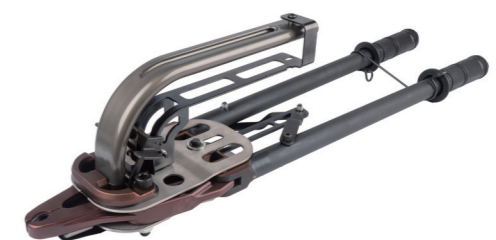

C Ring

C 型钉

Materials: Galvanized wire, Bright wire, Zinc-Aluminum, Stainless steel, Aluminum
材质: 镀锌线、改拔丝、锌铝合金、不锈钢、铝

Applications: Pocket spring mattress manufacture, Car seat manufacture, Pet cage manufacture, Spring sofa manufacture, Fence fixing, Gabion net fixing etc.

应用: 布袋弹簧床垫生产、汽车座椅生产、宠物笼生产和弹簧沙发生产、栅栏安装、石笼网安装等。

SC-6

SC-6

Measurement			Closure Size	Tools Item No.
Crown	Height	Diameter	4.8mm	C-7C
23.9mm	12.2mm	1.8mm	7.8mm	C-7E
23.7mm	12.0mm	1.73mm		
23.7mm	11.9mm	1.6mm		

AC50

AC50

Measurement			Closure Size
Crown	Height	Diameter	14.0-15.0mm
45.0mm	23.0mm	3.0mm	

C-50 Tool