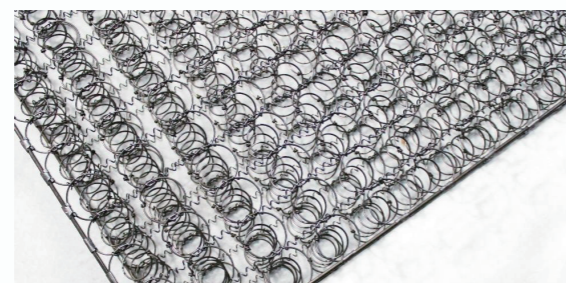

M48 Series

Item No.	Crown	Inside Width	Height
M48	11mm	4.8mm	16.5mm

M65

M65 Series

Item No.	Crown	Inside Width	Height
CL-23	22mm	4.8mm	12.7mm
CL-24	22mm	4.8mm	15.5mm
CL-73	19mm	4.8mm	12.7mm
CL-74	19mm	4.8mm	15.5mm

Sofa
沙发

Mattress
床网

M66

M66 Series

Item No.	Crown	Inside Width	Height
CL-3	22mm	6.2mm	12.3mm
CL-4	22mm	6.2mm	14.1mm
CL-05	19mm	6.2mm	15.5mm
CL-71	19mm	6.2mm	12.7mm
CL-72A	19mm	6.2mm	14.1mm
CL-72B	18mm	6.2mm	14.1mm
CL-72C	16.8mm	6.2mm	14.1mm
CL-75B	19mm	6.1mm	15.0mm

Clinch Clip

网扣夹

M85

M85 Series

Item No.	Crown	Inside Width	Height
CL-34	22mm	6.0mm	17.2mm
CL-34B	18mm	6.0mm	17.2mm
CL-36	22mm	6.5mm	18.2mm
CL-75	19mm	6.2mm	16.5mm
CL-75C	17mm	6.1mm	16.7mm
CL-76	19mm	6.6mm	18.5mm

M87

M87 Series

Item No.	Crown	Inside Width	Height
CL-33	11mm	10.0mm	13.0mm
CL-35	11mm	10.0mm	15.0mm
CL-37	11mm	10.0mm	17.0mm
CL-39	11mm	10.0mm	19.0mm
CL-39A	11mm	10.0mm	20.5mm

M88

M88 Series

Item No.	Crown	Inside Width	Height
CL-38	22mm	8.8mm	21.5mm
M88	22mm	8.2mm	19.0mm
M88 in bulk	22mm	6.8mm	19.3mm