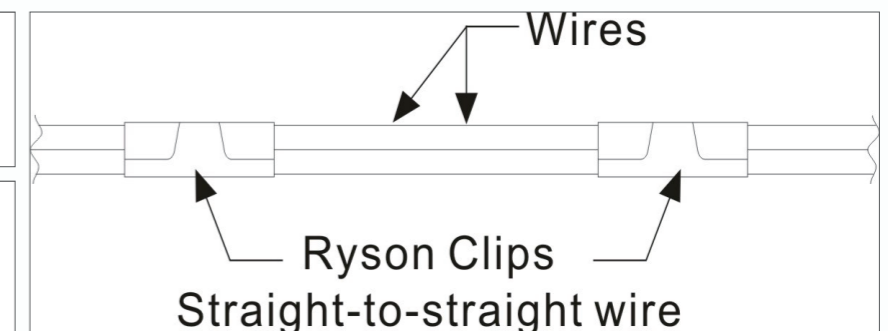

Mattress Clip

夹码钉/床网夹

Materials: Cold rolled sheet, Galvanized sheet
Stainless steel, Aluminum

材质：冷轧板、镀锌板、不锈钢、铝...

Types: Strip, Roll
类型：打条、打卷

Applications: Spring mattress manufacture, Car seat manufacture, Pet cage manufacture, Spring sofa manufacture, Razor wire fastening etc.

应用：弹簧床垫生产、汽车座椅生产、宠物笼生产和弹簧沙发生产、铁刺网固定等

M45

M45 Series

Item No.	Crown	Inside Width	Height
CL-13	11mm	4.8mm	10.7mm
CL-17	11mm	4.8mm	13.2mm
CL-19	11mm	4.8mm	14.0mm
CCP-26	11mm	4.8mm	12.5mm
CCP-26	11mm	5.1mm	12.5mm