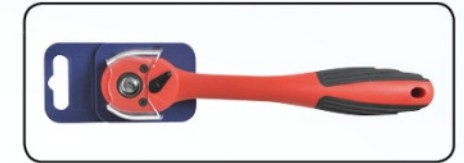

Premium General-purpose Working Tools