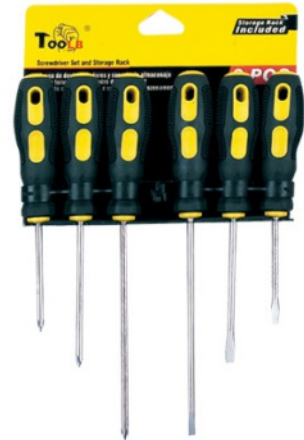

LBT1006

6pcs screwdriver set

6pc screwdriver:
PH5x75,PH5x100,PH5x150
SL5x75,SL5x100,SL5x150

ITEM	
Quantity	6/24
Weight(kg)	13/12
Meas(cm)	52x40x50
Packing	plastic hanger