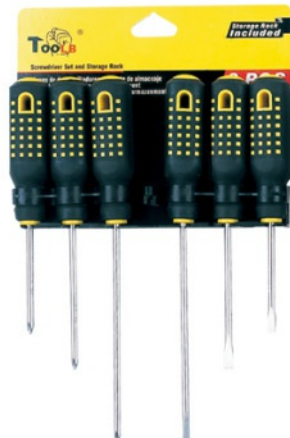

LBT1007

6pcs screwdriver set

6pcs screwdriver:
PH5x75,PH5x100,PH5x150
SL5x75,SL5x100,SL5x150

ITEM	
Quantity	6/24
Weight(kg)	13.5/12.5
Meas(cm)	52x40x50
Packing	plastic hanger