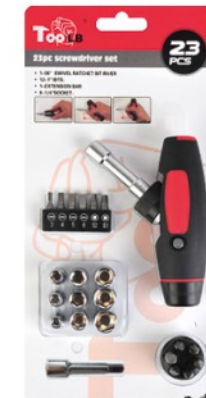

LBK1011

23pcs ratchet screwdriver set

1pc 90° swivel ratchet bit driver
12pcs Cr-v bits (6.35x25mm)
1pc extension bar(50mm length)
9pcs 1/4" sockets:12,11,10,9,8,7, 6,5,4mm

ITEM	
Quantity	6/24
Weight(kg)	14/15
Meas(cm)	38x32.5x29
Packing	double blister