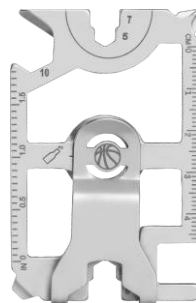

GHK019S-SB

Size: 71x45x2mm
 Weight: 24g
 Material: Stainless

- | | |
|--|---------------------|
| 1. Box Cutter | 5. Ruler |
| 2. 5mm/5.5mm/7mm/8mm/10mm Hexagon Wrench | 6. Phone Holder |
| 3. Phillips Screwdriver | 7. Flat Screwdriver |
| 4. Protractor | 8. Bottle Opener |

GHK018S-C-SB

Size: 71x45x8mm
 Weight: 31g
 Material: Stainless

- | | |
|--------------------------------------|---------------------|
| 1. Box Cutter | 6. Flat Screwdriver |
| 2. 5.5mm/7mm/8mm/10mm Hexagon Wrench | 7. Pocket Clip |
| 3. Phillips Screwdriver | 8. Protractor |
| 4. Ruler | 9. Bottle Opener |
| 5. Phone Holder | |

GHK019S-C-SB

Size: 70x45x8mm
 Weight: 31g
 Material: Stainless

- | | |
|--|---------------------|
| 1. Box Cutter | 6. Flat Screwdriver |
| 2. 5mm/5.5mm/7mm/8mm/10mm Hexagon Wrench | 7. Pocket Clip |
| 3. Phillips Screwdriver | 8. Protractor |
| 4. Ruler | 9. Bottle Opener |
| 5. Phone Holder | |