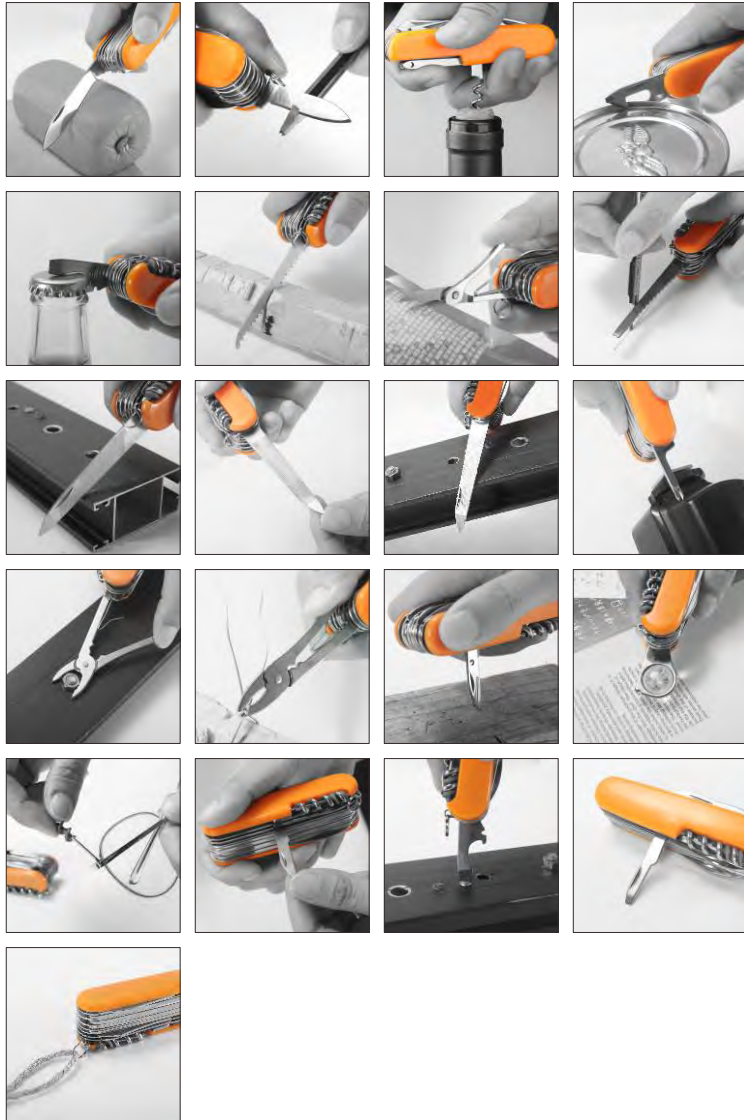

K5017G3

Blade Length: 65mm
Closed: 94mm
Weight: 212g
Handle: Stainless
Components: Stainless

1. Mini Blade	9. Scissors	17. Corkscrew
2. Large Blade	10. Pliers	18. Mini Flat Screwdriver
3. Nail File	11. Magnifying Glass	19. Ice Breaker
4. Nail Cleaner	12. Phillips Screwdriver	20. Large Flat Screwdriver
5. Saw	13. Can Opener	21. Needle
6. Hook Disgorger	14. Bottle Opener	22. Key Ring
7. Ruler	15. Wire Stripper	23. Small Flat Screwdriver
8. Fish Scaler	16. Medium Flat Screwdriver	

K5017P

Blade Length: 65mm
Closed: 94mm
Weight: 190g
Handle: ABS
Components: Stainless

1. Mini Blade	10. Pliers	19. Ice Breaker
2. Large Blade	11. Magnifying Glass	20. Large Flat Screwdriver
3. Nail File	12. Phillips Screwdriver	21. Needle
4. Nail Cleaner	13. Can Opener	22. Key Ring
5. Saw	14. Bottle Opener	23. Small Flat Screwdriver
6. Hook Disgorger	15. Wire Stripper	24. Tweezers
7. Ruler	16. Medium Flat Screwdriver	25. Toothpick
8. Fish Scaler	17. Corkscrew	
9. Scissors	18. Mini Flat Screwdriver	

K5017-15P

Blade Length: 65mm
Closed: 94mm
Weight: 172g
Handle: ABS
Components: Stainless

1. Mini Blade	9. Scissors	17. Corkscrew
2. Large Blade	10. Pliers	18. Mini Flat Screwdriver
3. Nail File	11. Magnifying Glass	19. Ice Breaker
4. Nail Cleaner	12. Phillips Screwdriver	20. Large Flat Screwdriver
5. Tweezers	13. Can Opener	21. Toothpick
6. Hook Disgorger	14. Bottle Opener	22. Key Ring
7. Ruler	15. Wire Stripper	23. Small Flat Screwdriver
8. Fish Scaler	16. Medium Flat Screwdriver