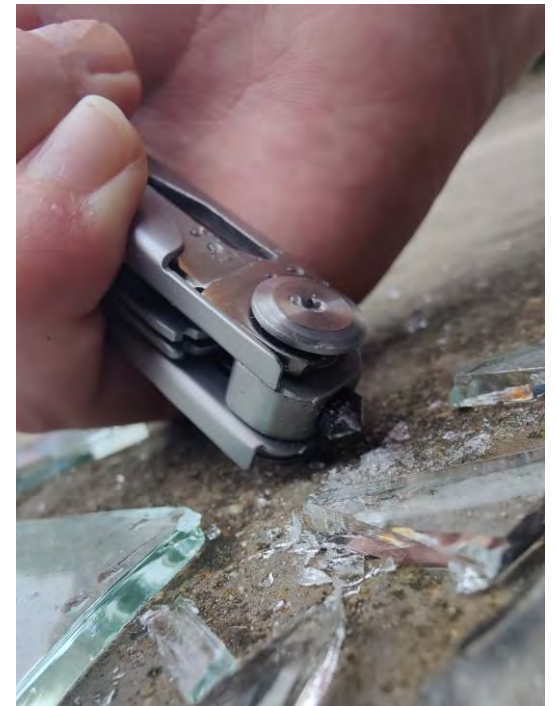

GHK6B-P02 PATENT NO.: 2021306049830

Blade Length: 75mm
Closed: 110mm
Overall: 185mm
Weight: 123.5g
Handle: Stainless
Components: Stainless

1. Blade	7. Multipurpose Cutter
2. Scissors	8. Pocket Clip
3. Flat Screwdriver	9. Glass Breaker
4. Mini Flat Screwdriver	10. Wire Stripper
5. Can Opener	
6. Bottle Opener