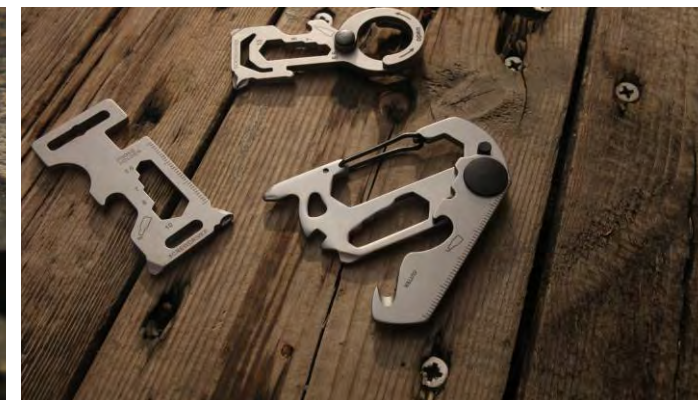

诚信 . 专业 . 创新 .

今天, 我们继续创新和变革, 目标是把性能和实用便捷性提升到一个全新的水平。精益求精, 超出预期。

鸿丰, 永远是您值得信赖的合作伙伴。