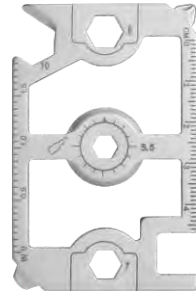

GHK018S-SB

Size: 71x45x2mm
Weight: 25g
Material: Stainless

1. Box Cutter	5. Ruler
2. 5.5mm/7mm/8mm/10mm Hexagon Wrench	6. Phone Holder
3. Phillips Screwdriver	7. Flat Screwdriver
4. Protractor	8. Bottle Opener