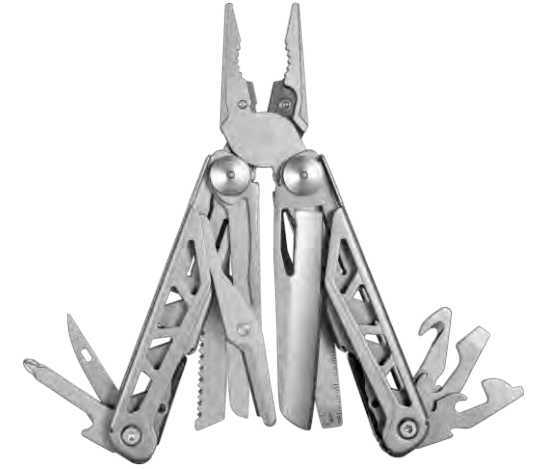

GHK6 PATENT NO.: 201930226690.6

Blade Length: 74mm
Closed: 110mm
Overall: 145mm
Weight: 265g
Handle: Stainless
Components: Stainless

1. Needlenose Pliers	9. Can Opener
2. Regular Pliers	10. Phillips Screwdriver
3. Wire Cutter	11. Mini Flat Screwdriver
4. Blade	12. Reamer
5. Scissors	13. Metal File
6. Multipurpose Cutter	14. Ruler
7. Bottle Opener	15. Saw
8. Flat Screwdriver