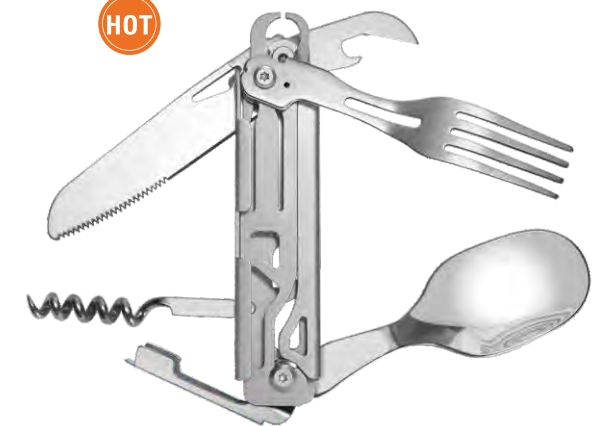

1. Knife
2. Spoon
3. Fork
4. Food Tong

NEW

GHKS002 PATENT NO.: 2021301825572

Blade Length: 72mm
 Closed: 110mm
 Weight: 129g
 Handle: Stainless
 Components: Stainless

1. Blade
2. Spoon
3. Fork
4. Bottle Opener
5. Can Opener
6. Corkscrew

HOT

DETACHABLE

KS12B-9

Blade Length: 74mm
 Closed: 100mm
 Weight: 54.2g
 Handle: Aluminium
 Components: Stainless

- 1. Blade
- 2. Spoon
- 3. Fork
- 4. Bottle Opener
- 5. Needle
- 6. Corkscrew
- 7. Saw
- 8. Led Torch
- 9. Flat Screwdriver
- 10. Universal Hook
- 11. Key Ring