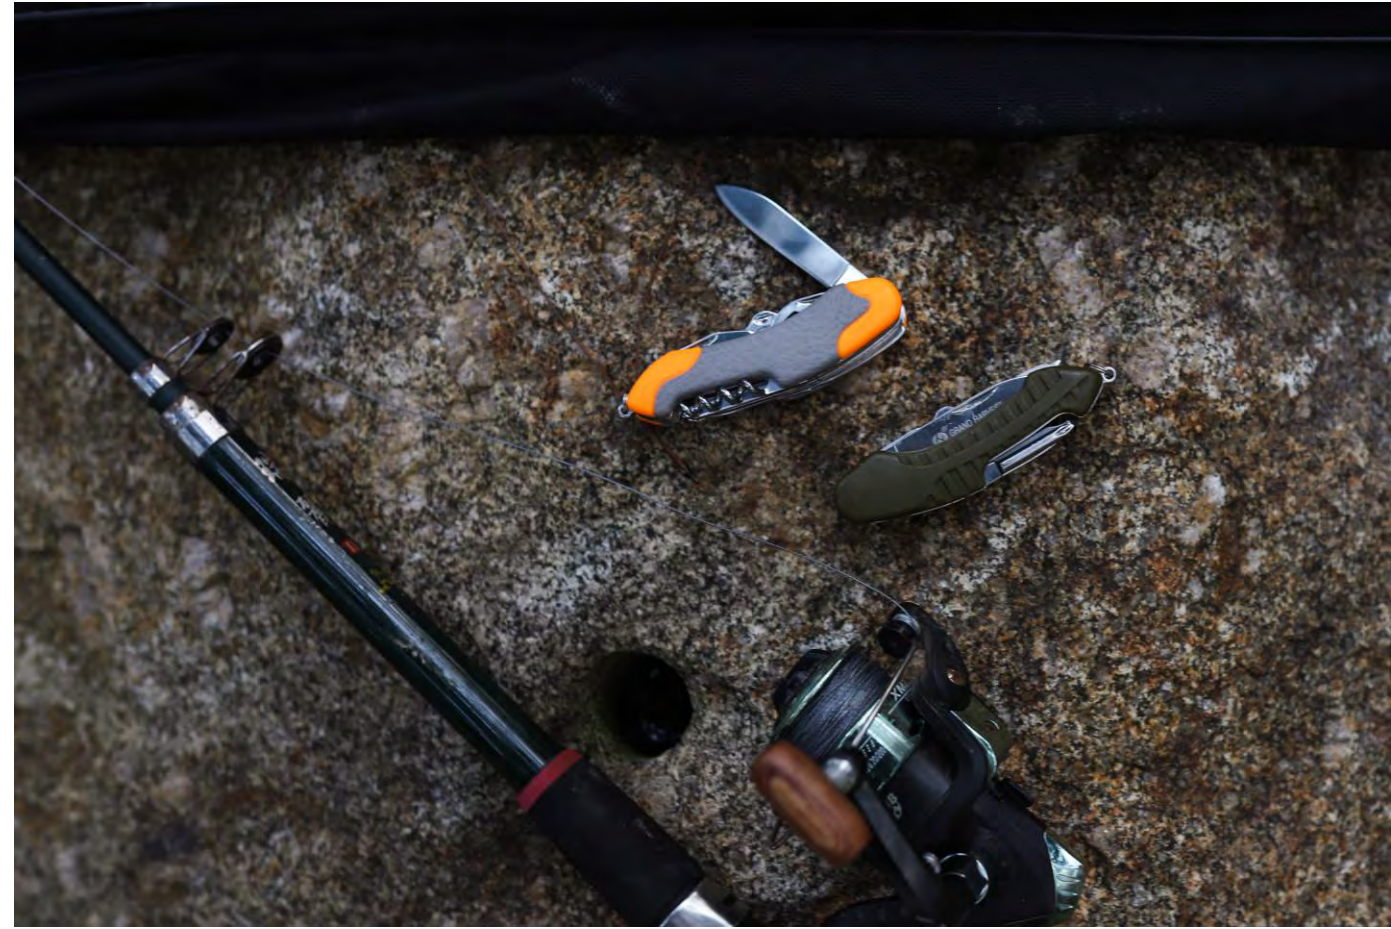

KG5011PB PATENT NO.: 201330578036.4

Blade Length: 65mm
Closed: 93mm
Weight: 121g
Handle: PP+TPR
Components: Stainless

1. Blade	7. Bottle Opener	13. Needle
2. Saw	8. Flat Screwdriver	14. Corkscrew
3. Fish Scaler	9. Phillips Screwdriver	15. Key Ring
4. Hook Disgorger	10. Ice Breaker	
5. Scissors	11. Nail File	
6. Can Opener	12. Nail Cleaner