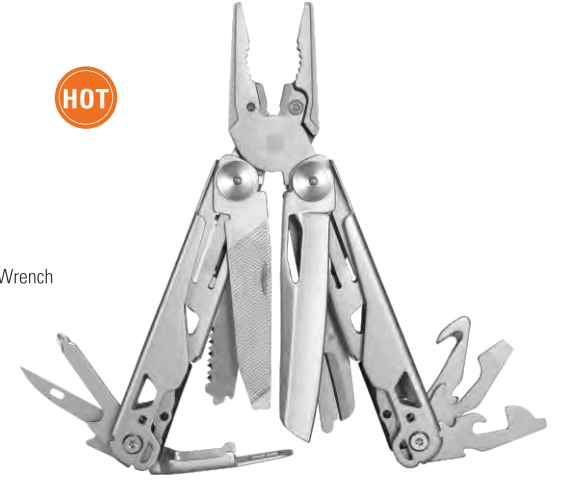

GHK9-1

Blade Length: 80mm
 Closed: 130mm
 Overall: 170mm
 Weight: 258g
 Handle: Stainless
 Components: Stainless

- | | |
|----------------------|--------------------------|
| 1. Needlenose Pliers | 9. Flat Screwdriver |
| 2. Regular Pliers | 10. Can Opener |
| 3. Wire Cutter | 11. Phillips Screwdriver |
| 4. Blade | 12. Carabiner |
| 5. Scissors | 13. Saw |
| 6. Metal File | 14. Pocket Clip |
| 7. Bottle Opener | 15. Wire Stripper |
| 8. Ruler | |

GHK-PL102 PATENT NO.: 201822223534.7

Blade Length: 55mm
 Closed: 105mm
 Overall: 160mm
 Weight: 210g
 Handle: Stainless
 Components: Stainless

- | | |
|-------------------------|----------------------------|
| 1. Needlenose Pliers | 10. Bottle Opener |
| 2. Regular Pliers | 11. Flat Screwdriver |
| 3. Wire Cutter | 12. Small Flat Screwdriver |
| 4. Blade | 13. Ruler |
| 5. Scissors | 14. Saw |
| 6. Leather Punch | 15. Serrated Blade |
| 7. Multipurpose Cutter | 16. Metal File |
| 8. Phillips Screwdriver | 17. Leather Punch |
| 9. Can Opener | 18. Pocket Clip |

GHK11 PATENT NO.: 202030526079.8

Blade Length: 75mm
 Closed: 106mm
 Overall: 161mm
 Weight: 253g
 Handle: Stainless
 Components: Stainless

- | | |
|----------------------|--------------------------------------|
| 1. Needlenose Pliers | 10. Can Opener |
| 2. Regular Pliers | 11. 7mm/8mm/10mm/14mm Hexagon Wrench |
| 3. Wire Cutter | 12. Phillips Screwdriver |
| 4. Blade | 13. Multipurpose Cutter |
| 5. Scissors | 14. Saw |
| 6. Ruler | 15. Mini Flat Screwdriver |
| 7. Metal File | 16. Pocket Clip |
| 8. Bottle Opener | 17. Wire Stripper |
| 9. Flat Screwdriver | 18. Leather Punch |