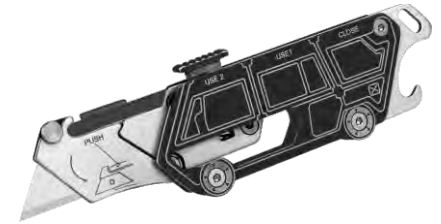

KL042 PATENT NO.:202030488922.8

Closed: 75mm
Overall: 100mm
Weight: 66g
Handle: Aluminium
Blade: SK5

1. Bottle Opener
2. Key Hole