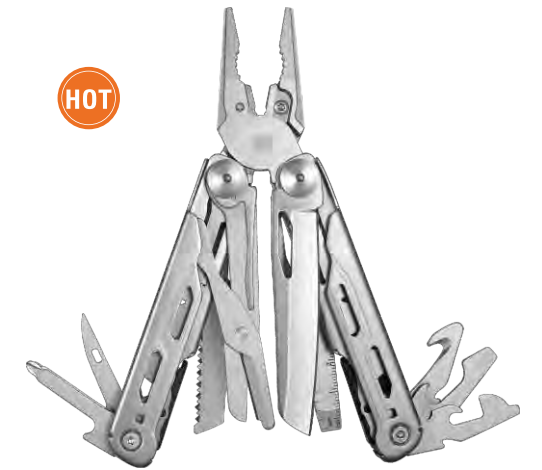

Multi Tool

A Perfect Multi Tool For Any Activities

GHK2-1 PATENT NO.: 2018301677460

Blade Length: 71mm
 Closed: 101mm
 Overall: 160mm
 Weight: 325g
 Handle: Stainless
 Components: Stainless

- | | |
|---------------------------|---------------------------------|
| 1. Needlenose Pliers | 9. Can Opener |
| 2. Regular Pliers | 10. Phillips Screwdriver |
| 3. Wire Cutter | 11. Wire Stripper/Leather Punch |
| 4. Blade | 12. Large Flat Screwdriver |
| 5. Scissors | 13. Metal File |
| 6. Rope Cutter | 14. Saw |
| 7. Bottle Opener | 15. Keychain Attachment |
| 8. Small Flat Screwdriver | |

GHK6 PATENT NO.: 201930226690.6

Blade Length: 74mm
 Closed: 110mm
 Overall: 145mm
 Weight: 265g
 Handle: Stainless
 Components: Stainless

- | | |
|------------------------|---------------------------|
| 1. Needlenose Pliers | 9. Can Opener |
| 2. Regular Pliers | 10. Phillips Screwdriver |
| 3. Wire Cutter | 11. Mini Flat Screwdriver |
| 4. Blade | 12. Reamer |
| 5. Scissors | 13. Metal File |
| 6. Multipurpose Cutter | 14. Ruler |
| 7. Bottle Opener | 15. Saw |
| 8. Flat Screwdriver | |

GHK6B PATENT NO.: 202030488147.6

Blade Length: 74mm
 Closed: 107mm
 Overall: 162mm
 Weight: 275g
 Handle: Stainless
 Components: Stainless

- | | |
|------------------------|---------------------------|
| 1. Needlenose Pliers | 9. Can Opener |
| 2. Regular Pliers | 10. Phillips Screwdriver |
| 3. Wire Cutter | 11. Mini Flat Screwdriver |
| 4. Blade | 12. Reamer |
| 5. Scissors | 13. Metal File |
| 6. Multipurpose Cutter | 14. Ruler |
| 7. Bottle Opener | 15. Saw |
| 8. Flat Screwdriver | |