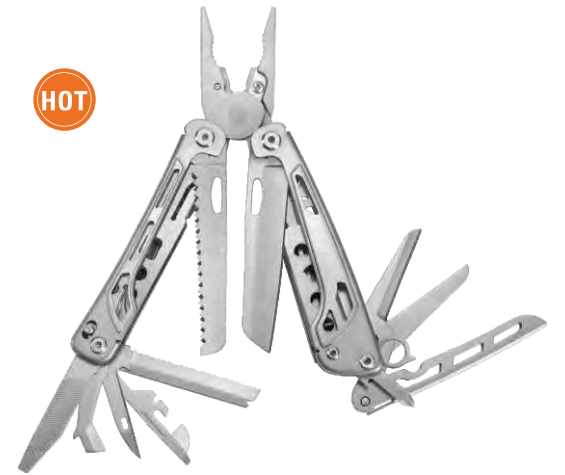

GHK11 PATENT NO.: 202030526079.8

Blade Length: 75mm
 Closed: 106mm
 Overall: 161mm
 Weight: 253g
 Handle: Stainless
 Components: Stainless

- | | |
|----------------------|--------------------------------------|
| 1. Needlenose Pliers | 10. Can Opener |
| 2. Regular Pliers | 11. 7mm/8mm/10mm/14mm Hexagon Wrench |
| 3. Wire Cutter | 12. Phillips Screwdriver |
| 4. Blade | 13. Multipurpose Cutter |
| 5. Scissors | 14. Saw |
| 6. Ruler | 15. Mini Flat Screwdriver |
| 7. Metal File | 16. Pocket Clip |
| 8. Bottle Opener | 17. Wire Stripper |
| 9. Flat Screwdriver | 18. Leather Punch |

GHK10 PATENT NO.: 2018301677460

Blade Length: 74mm
 Closed: 102mm
 Overall: 156mm
 Weight: 184g
 Handle: Stainless
 Components: Stainless

1. Needlenose Pliers
2. Regular Pliers
3. Wire Cutter
4. Blade
5. Flat Screwdriver
6. Phillips Screwdriver
7. Bit Driver
8. Pocket Clip

GHK13 PATENT NO.: 202130783144.X

Blade Length: 75mm
 Closed: 106mm
 Overall: 161mm
 Weight: 253g
 Handle: Stainless
 Components: Stainless

- | | |
|----------------------|----------------------------|
| 1. Needlenose Pliers | 11. Phillips Screwdriver |
| 2. Regular Pliers | 12. Small Flat Screwdriver |
| 3. Wire Cutter | 13. Leather Punch |
| 4. Blade | 14. Saw |
| 5. Scissors | 15. Box Cutter |
| 6. Ruler | 16. Keychain Attachment |
| 7. Metal File | 17. Serrated Blade |
| 8. Bottle Opener | 18. Wire Stripper |
| 9. Flat Screwdriver | 19. Pocket Clip |
| 10. Can Opener | |