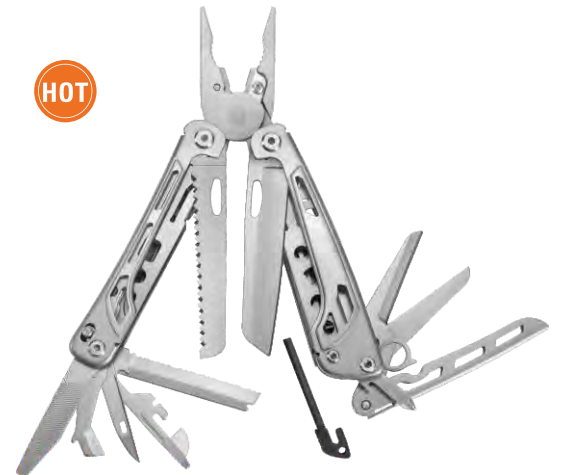

GHK10 PATENT NO.: 2018301677460

Blade Length: 74mm
 Closed: 102mm
 Overall: 156mm
 Weight: 184g
 Handle: Stainless
 Components: Stainless

1. Needlenose Pliers
2. Regular Pliers
3. Wire Cutter
4. Blade
5. Flat Screwdriver
6. Phillips Screwdriver
7. Bit Driver
8. Pocket Clip

GHK13 PATENT NO.: 202130783144.X

Blade Length: 75mm
 Closed: 106mm
 Overall: 161mm
 Weight: 253g
 Handle: Stainless
 Components: Stainless

- | | |
|----------------------|----------------------------|
| 1. Needlenose Pliers | 11. Phillips Screwdriver |
| 2. Regular Pliers | 12. Small Flat Screwdriver |
| 3. Wire Cutter | 13. Leather Punch |
| 4. Blade | 14. Saw |
| 5. Scissors | 15. Box Cutter |
| 6. Ruler | 16. Keychain Attachment |
| 7. Metal File | 17. Serrated Blade |
| 8. Bottle Opener | 18. Wire Stripper |
| 9. Flat Screwdriver | 19. Pocket Clip |
| 10. Can Opener | |

GHK13Pro PATENT NO.: 202130783144.X

Blade Length: 75mm
 Closed: 106mm
 Overall: 161mm
 Weight: 253g
 Handle: Stainless
 Components: Stainless

- | | |
|----------------------|----------------------------|
| 1. Needlenose Pliers | 11. Phillips Screwdriver |
| 2. Regular Pliers | 12. Small Flat Screwdriver |
| 3. Wire Cutter | 13. Leather Punch |
| 4. Blade | 14. Saw |
| 5. Scissors | 15. Box Cutter |
| 6. Ruler | 16. Keychain Attachment |
| 7. Metal File | 17. Serrated Blade |
| 8. Bottle Opener | 18. Wire Stripper |
| 9. Flat Screwdriver | 19. Pocket Clip |
| 10. Can Opener | 20. Flintstone |