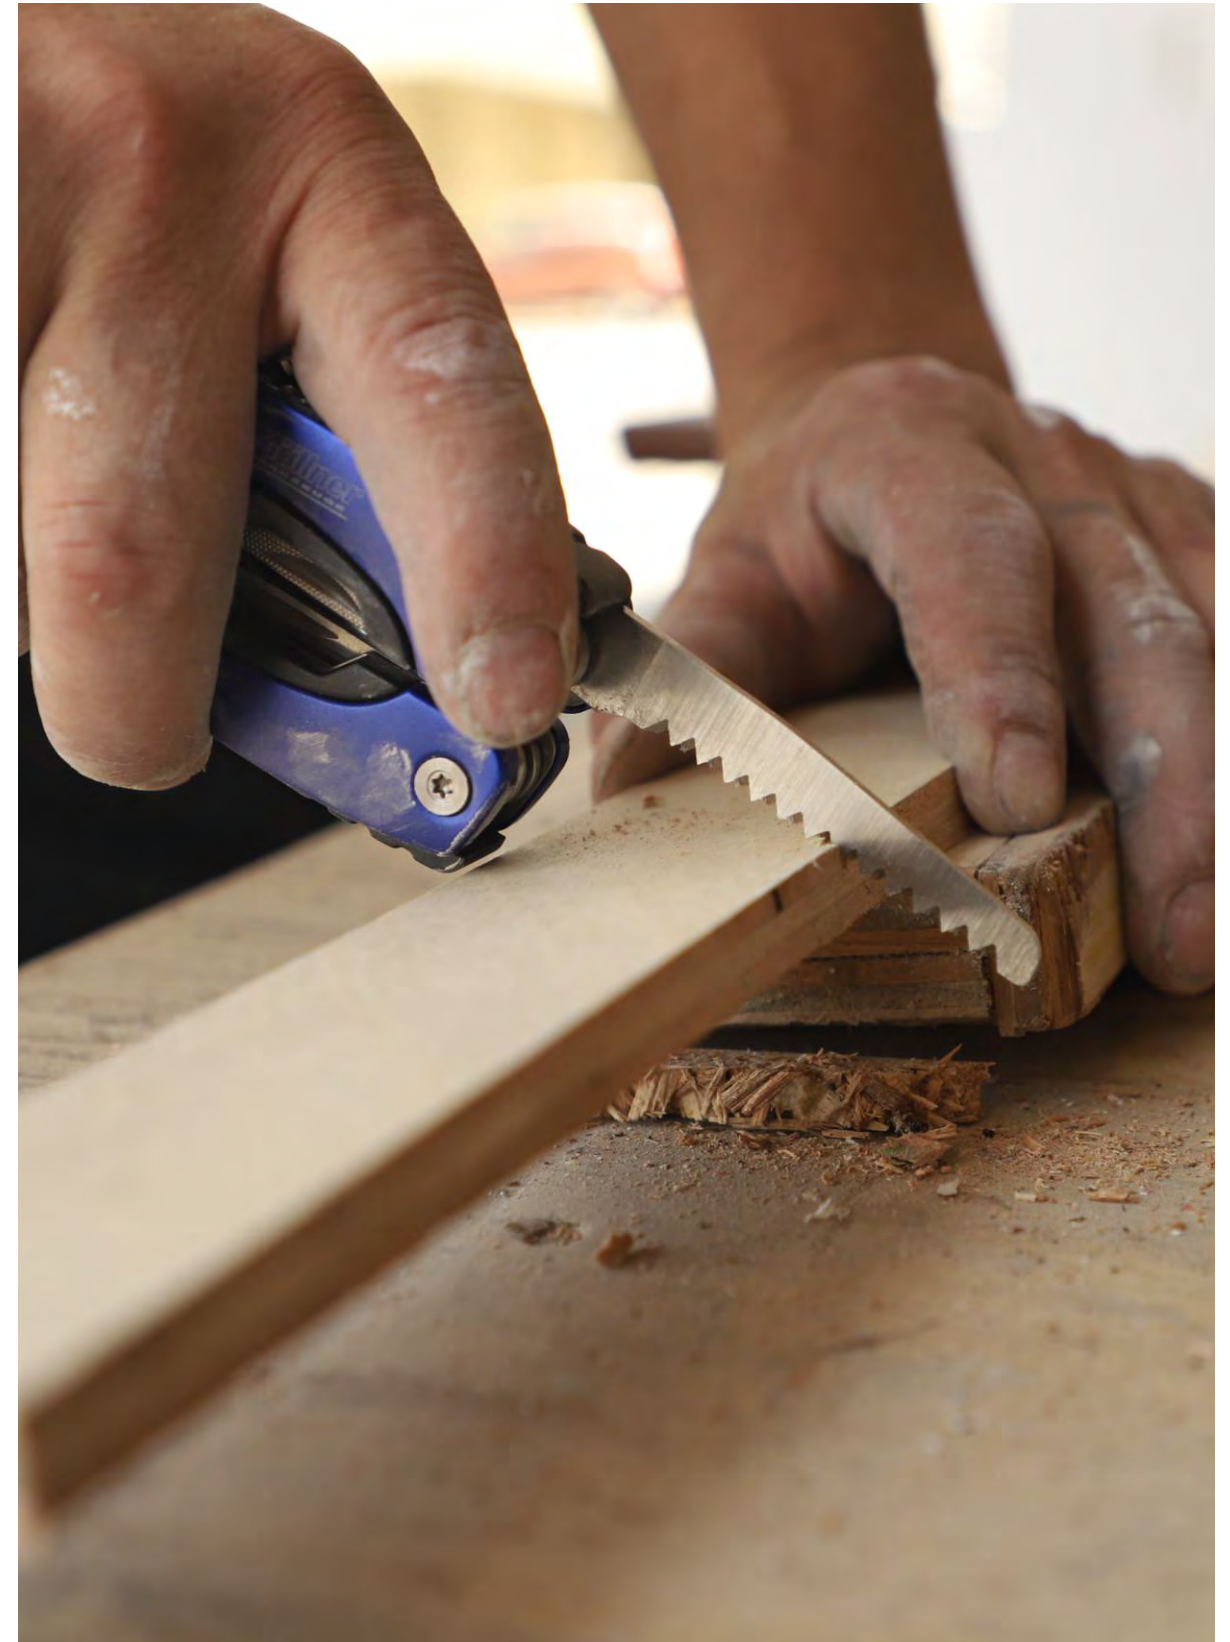

GHK-PL22

Blade Length: 65mm
Closed: 104mm
Overall: 160mm
Weight: 257g
Handle: Aluminium
Components: Stainless

1. Needlenose Pliers	9. Blade
2. Regular Pliers	10. Ruler
3. Wire Cutter	11. Hook Disgorger
4. Small Flat Screwdriver	12. Fish Scaler
5. Saw	13. Bottle Opener
6. Can Opener	14. Phillips Screwdriver
7. Large Flat Screwdriver	15. Medium Flat Screwdriver
8. Metal File