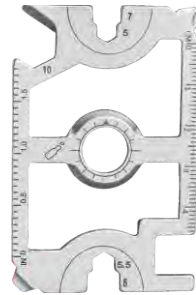

GHK019S-SB

Size: 71x45x2mm
Weight: 24g
Material: Stainless

1. Box Cutter	5. Ruler
2. 5mm/5.5mm/7mm/8mm/10mm Hexagon Wrench	6. Phone Holder
3. Phillips Screwdriver	7. Flat Screwdriver
4. Protractor	8. Bottle Opener