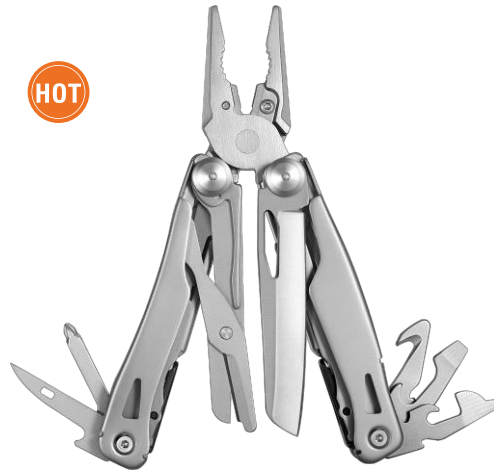

GHK6B-P03 PATENT NO.: 2021306049830

Blade Length: 75mm
 Closed: 110mm
 Overall: 185mm
 Weight: 132g
 Handle: Stainless
 Components: Stainless

- | | |
|------------------|------------------|
| 1. Blade | 7. Glass Breaker |
| 2. Scissors | 8. Pocket Clip |
| 3. Saw | 9. Wire Stripper |
| 4. Serated Blade | |
| 5. Can Opener | |
| 6. Bottle Opener | |

GHK6B-P02 PATENT NO.: 2021306049830

Blade Length: 75mm
 Closed: 110mm
 Overall: 185mm
 Weight: 123.5g
 Handle: Stainless
 Components: Stainless

- | | |
|--------------------------|------------------------|
| 1. Blade | 7. Multipurpose Cutter |
| 2. Scissors | 8. Pocket Clip |
| 3. Flat Screwdriver | 9. Glass Breaker |
| 4. Mini Flat Screwdriver | 10. Wire Stripper |
| 5. Can Opener | |
| 6. Bottle Opener | |

GHK8 PATENT NO.: 202030184461.5

Blade Length: 74mm
 Closed: 105mm
 Overall: 165mm
 Weight: 268g
 Handle: Stainless
 Components: Stainless

- | | |
|------------------------|---------------------------|
| 1. Needlenose Pliers | 8. Flat Screwdriver |
| 2. Regular Pliers | 9. Can Opener |
| 3. Wire Cutter | 10. Phillips Screwdriver |
| 4. Blade | 11. Mini Flat Screwdriver |
| 5. Scissors | 12. Reamer |
| 6. Multipurpose Cutter | 13. Pocket Clip |
| 7. Bottle Opener | |