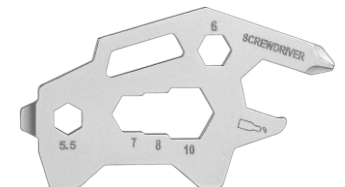

GHK030SB

Size: 65x31x3mm
Weight: 23g
Material: Stainless

1. Flat Screwdriver
2. Phillips Screwdriver
3. 5.5mm/6mm/7mm/8mm/10mm
  Hexagon Wrench
4. Key Hole
5. Bottle Opener