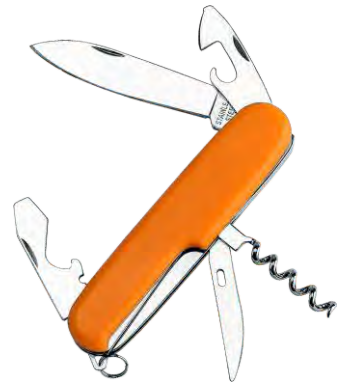

Multi Function Knife

Ready For Whenever And Wherever

GHK1P-06 PATENT NO.: 201730674811.4

Blade Length: 73mm
 Closed: 103mm
 Weight: 147g
 Handle: ABS
 Components: : Stainless

- | | |
|-------------------------|------------------|
| 1. Blade | 7. Saw |
| 2. Bottle Opener | 8. Leather Punch |
| 3. Corkscrew | 9. Key Ring |
| 4. Phillips Screwdriver | |
| 5. Flat Screwdriver | |
| 6. Wire Stripper | |

HOT

K5005P-FB

Blade Length: 65mm
 Closed: 92mm
 Weight: 77g
 Handle: ABS
 Components: : Stainless

- | | |
|---------------------------|--------------------------|
| 1. Blade | 7. Key Ring |
| 2. Bottle Opener | 8. Mini Flat Screwdriver |
| 3. Can Opener | 9. Needle |
| 4. Large Flat Screwdriver | |
| 5. Corkscrew | |
| 6. Ice Breaker | |